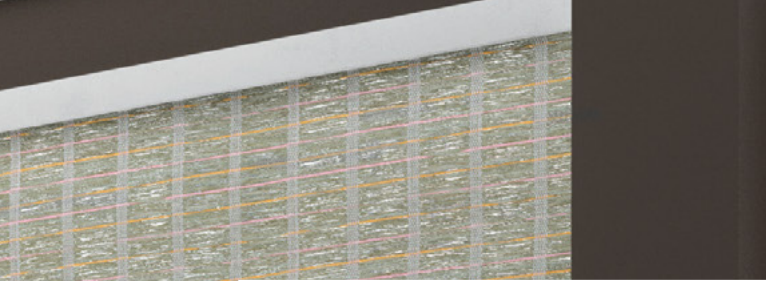

Manh Truc® Woven Wood Shades | Hobbled Roman | CareRING Cordless

Manh Truc® Woven Wood Shades | Contemporary Style Flat Shade | CareRING Cordless Interior Masterpieces® Grommet Top Panel Draperies

Manh Truc® Woven Wood Shades
Contemporary Flat
Motorized