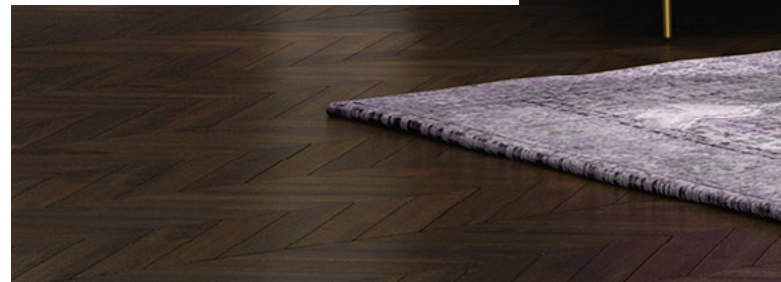

Allure® Light Filtering Transitional Shades | Modern Cassette | Fabric Wrapped Bottom Rail

Allure® Light Filtering Transitional Shades | Modern Cassette | Standard Bottom Rail

Allure® Transitional Shades
Room Dimming
Modern Cassette
Standard Bottom Rail